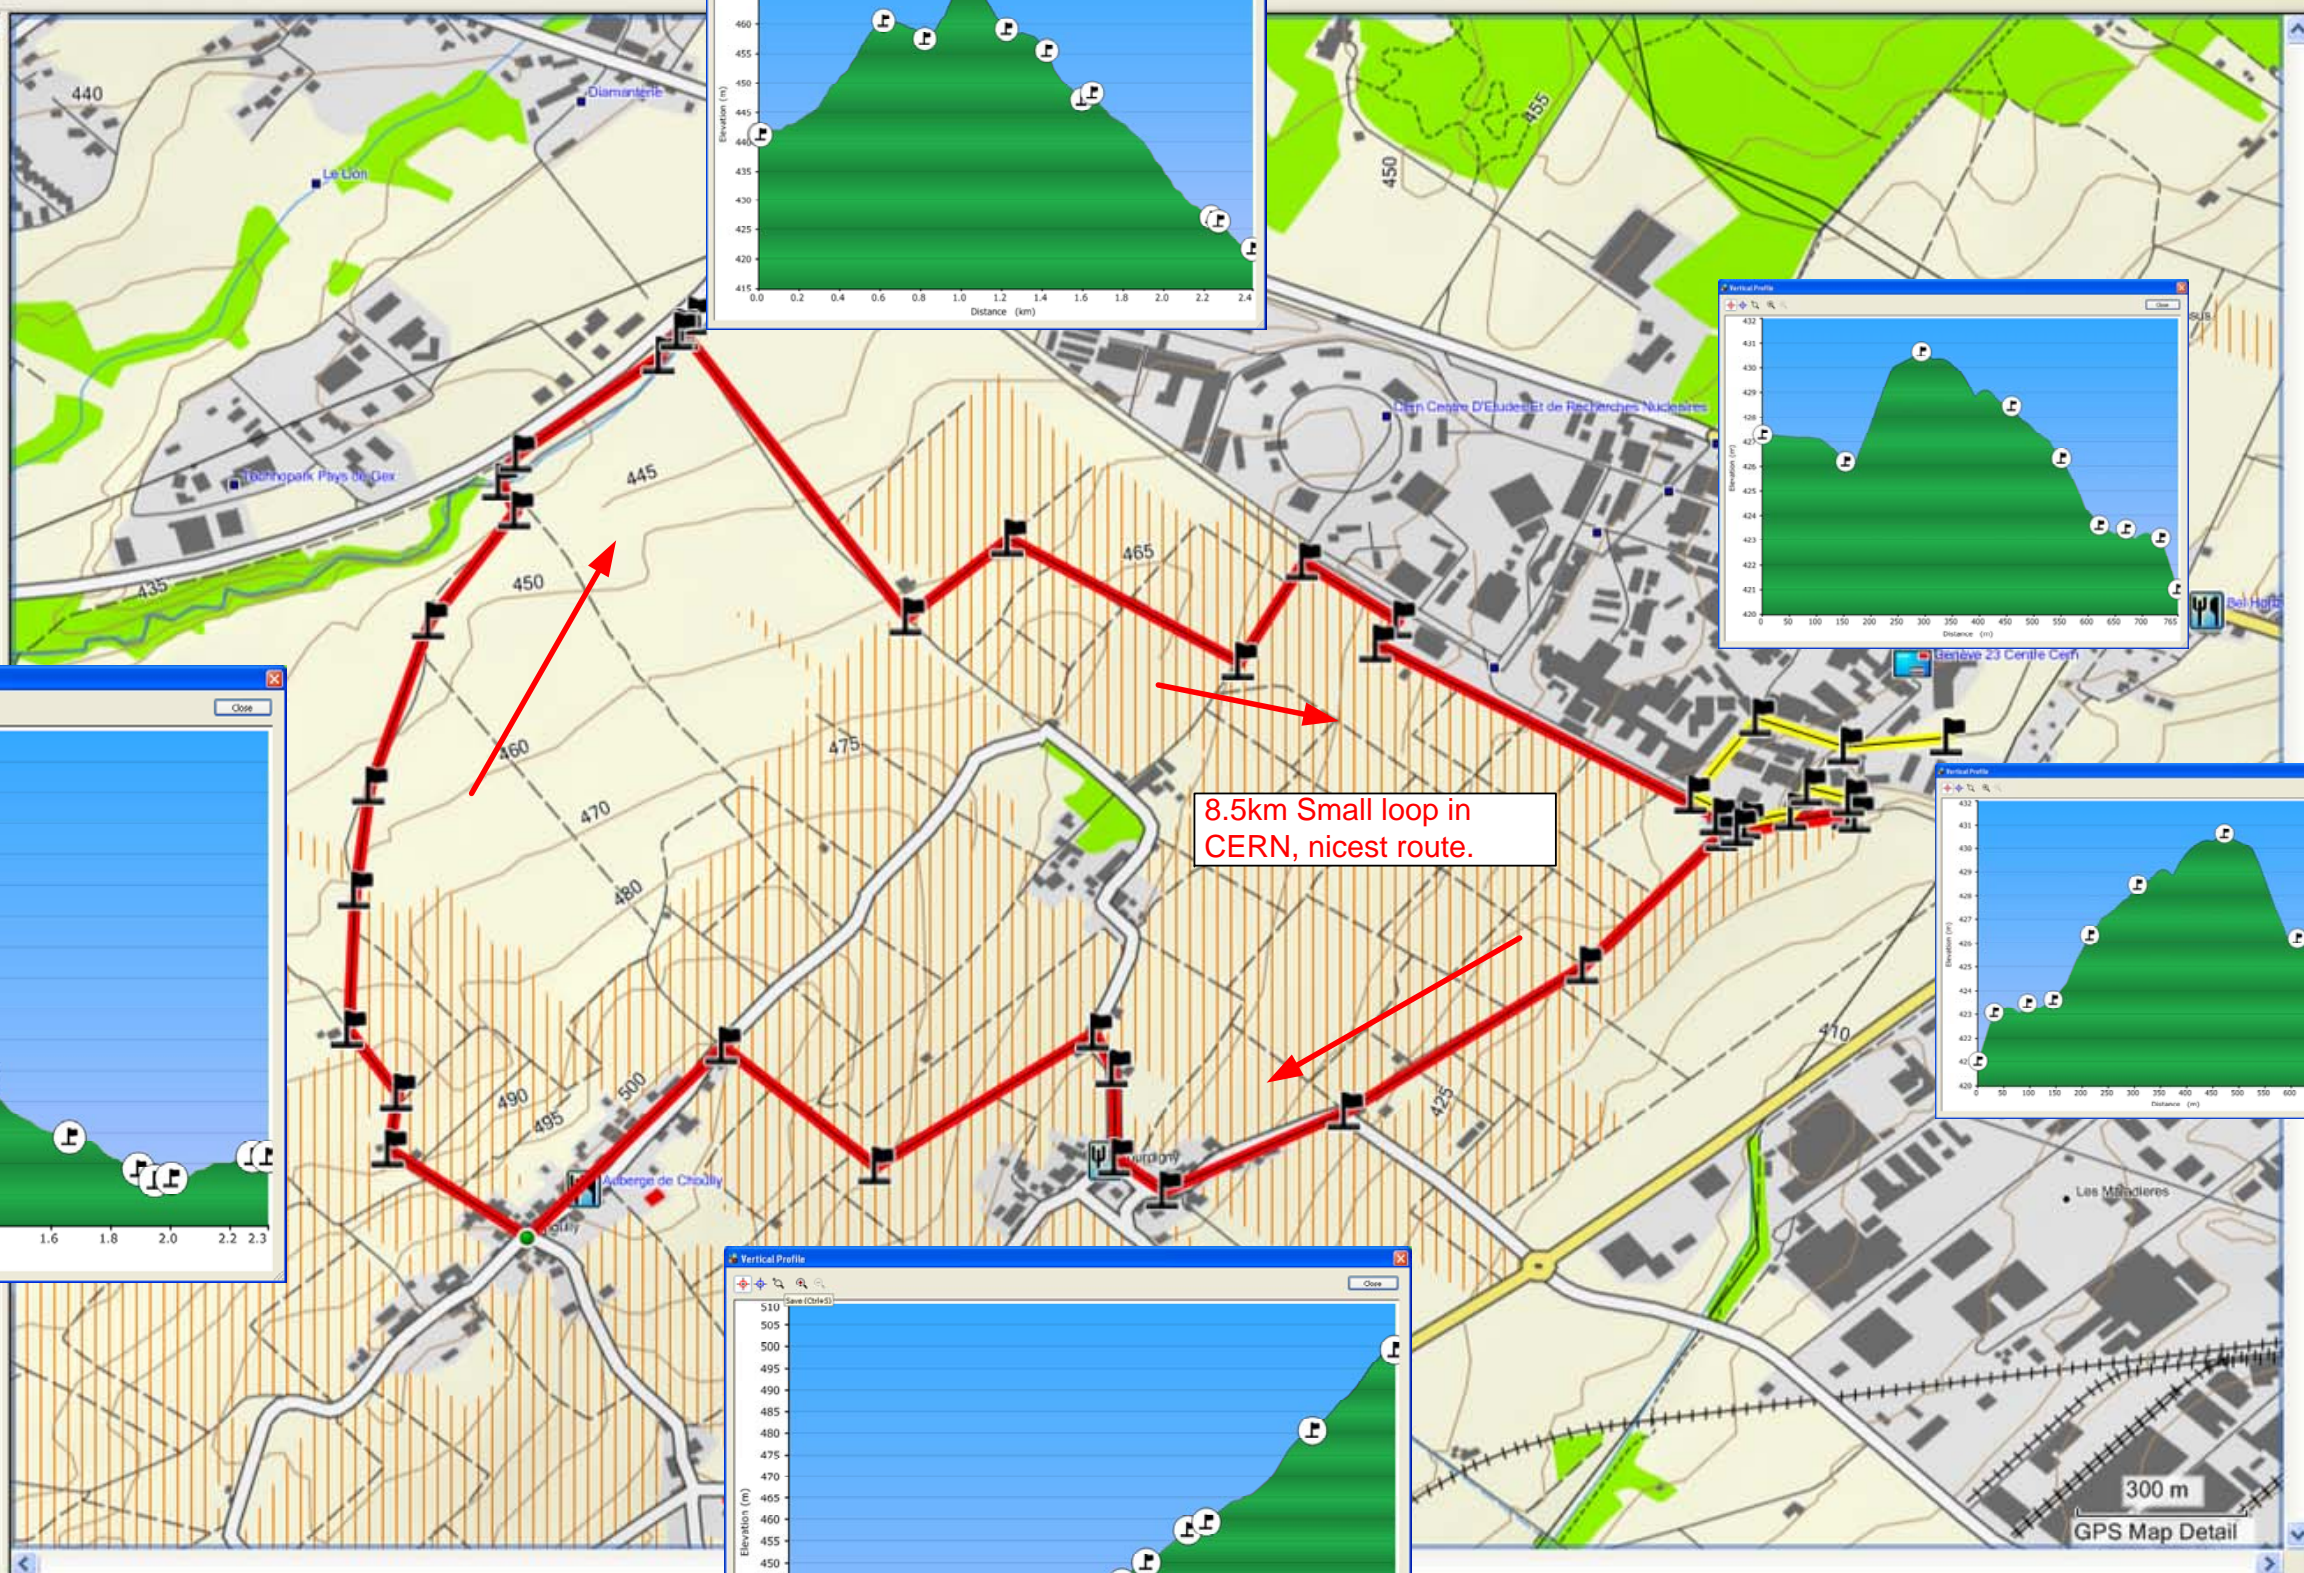

Name	Length	Time
Road and Unpaved Road2 to U...	2.3 km	
Road10 to Road and Unpaved ...	2.3 km	
Road20 to City6	2.4 km	
Road5 to Road10	765 m	

8.5km Small loop in CERN, nicest route.

8.5km: PSB loop twice (at start and at finish)

Name	Length	Time
Road and Unpaved Road4 to R...	2.6 km	
Road to Road10	1.9 km	
Road10 to Road	357 m	
Road11 to Road and Unpaved ...	3.0 km	
Road23 to Road10	1.6 km	