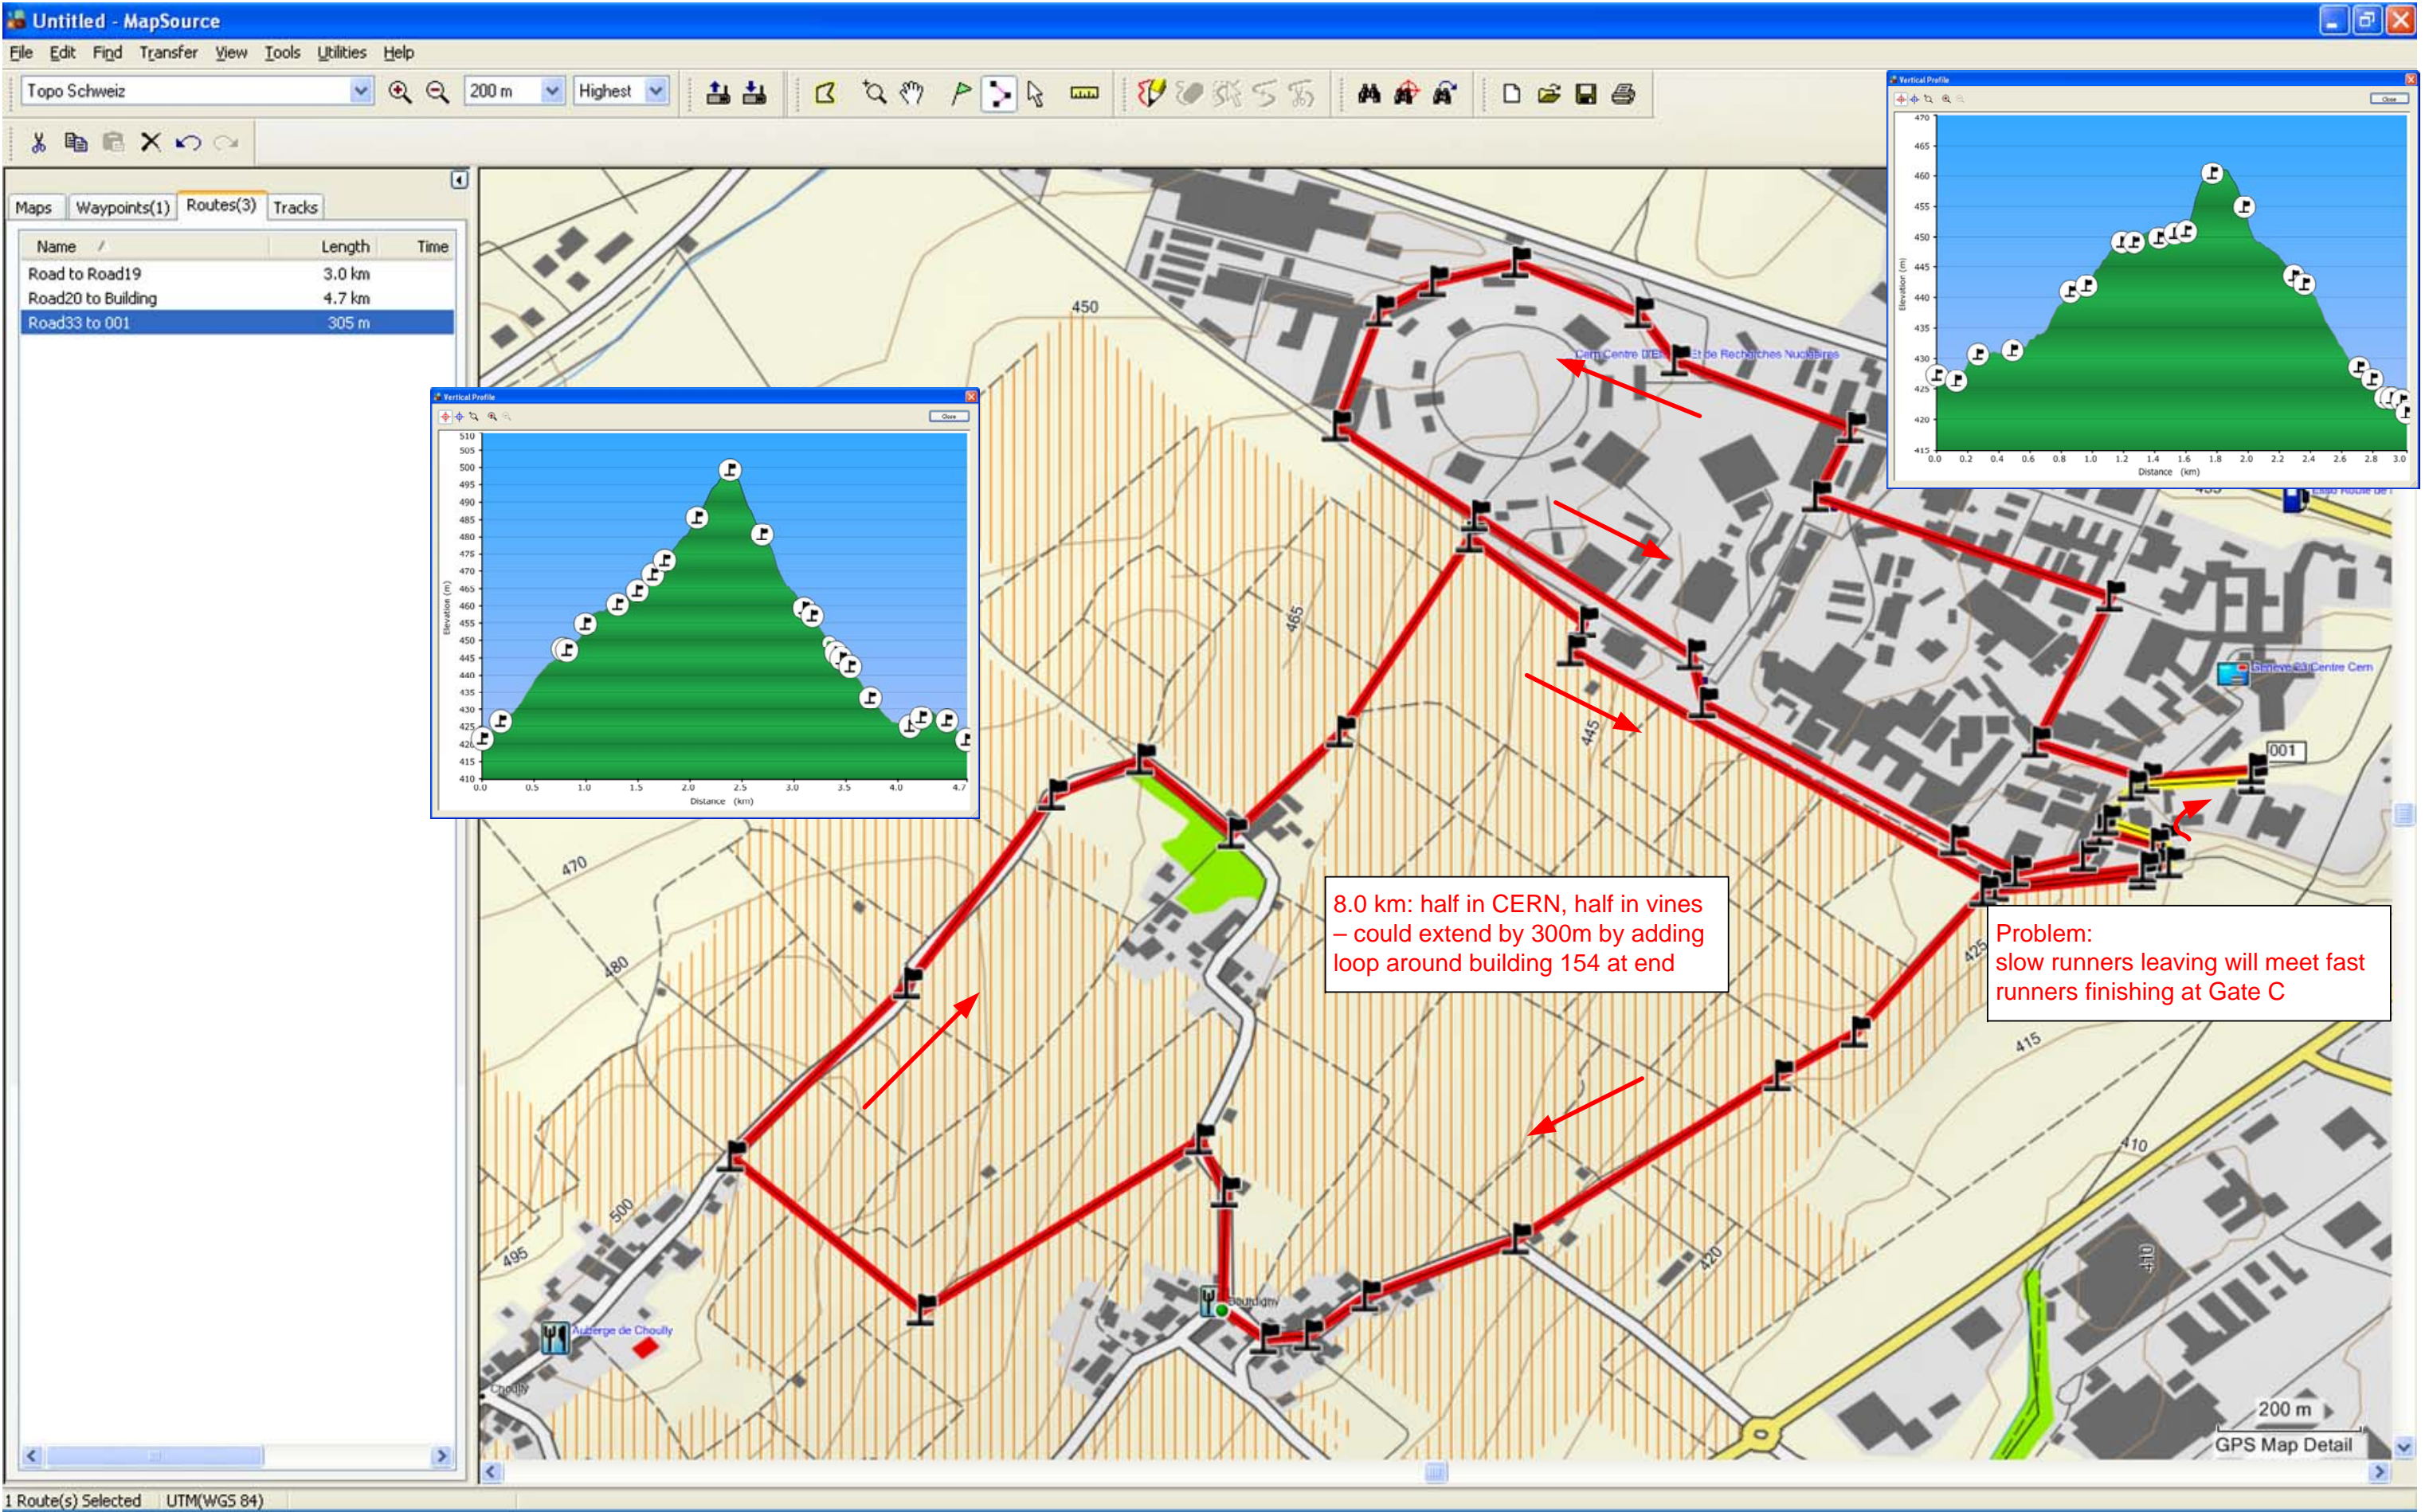

Name	Length	Time
Road and Unpaved Road2 to U...	2.3 km	
Road10 to Road and Unpaved ...	2.3 km	
Road20 to City6	2.4 km	
Road5 to Road10	765 m	

8.5km Small loop in CERN, nicest route.

8.5km: PSB loop twice (at start and at finish)

Name	Length	Time
Road and Unpaved Road4 to R...	2.6 km	
Road to Road10	1.9 km	
Road10 to Road	357 m	
Road11 to Road and Unpaved ...	3.0 km	
Road23 to Road10	1.6 km	