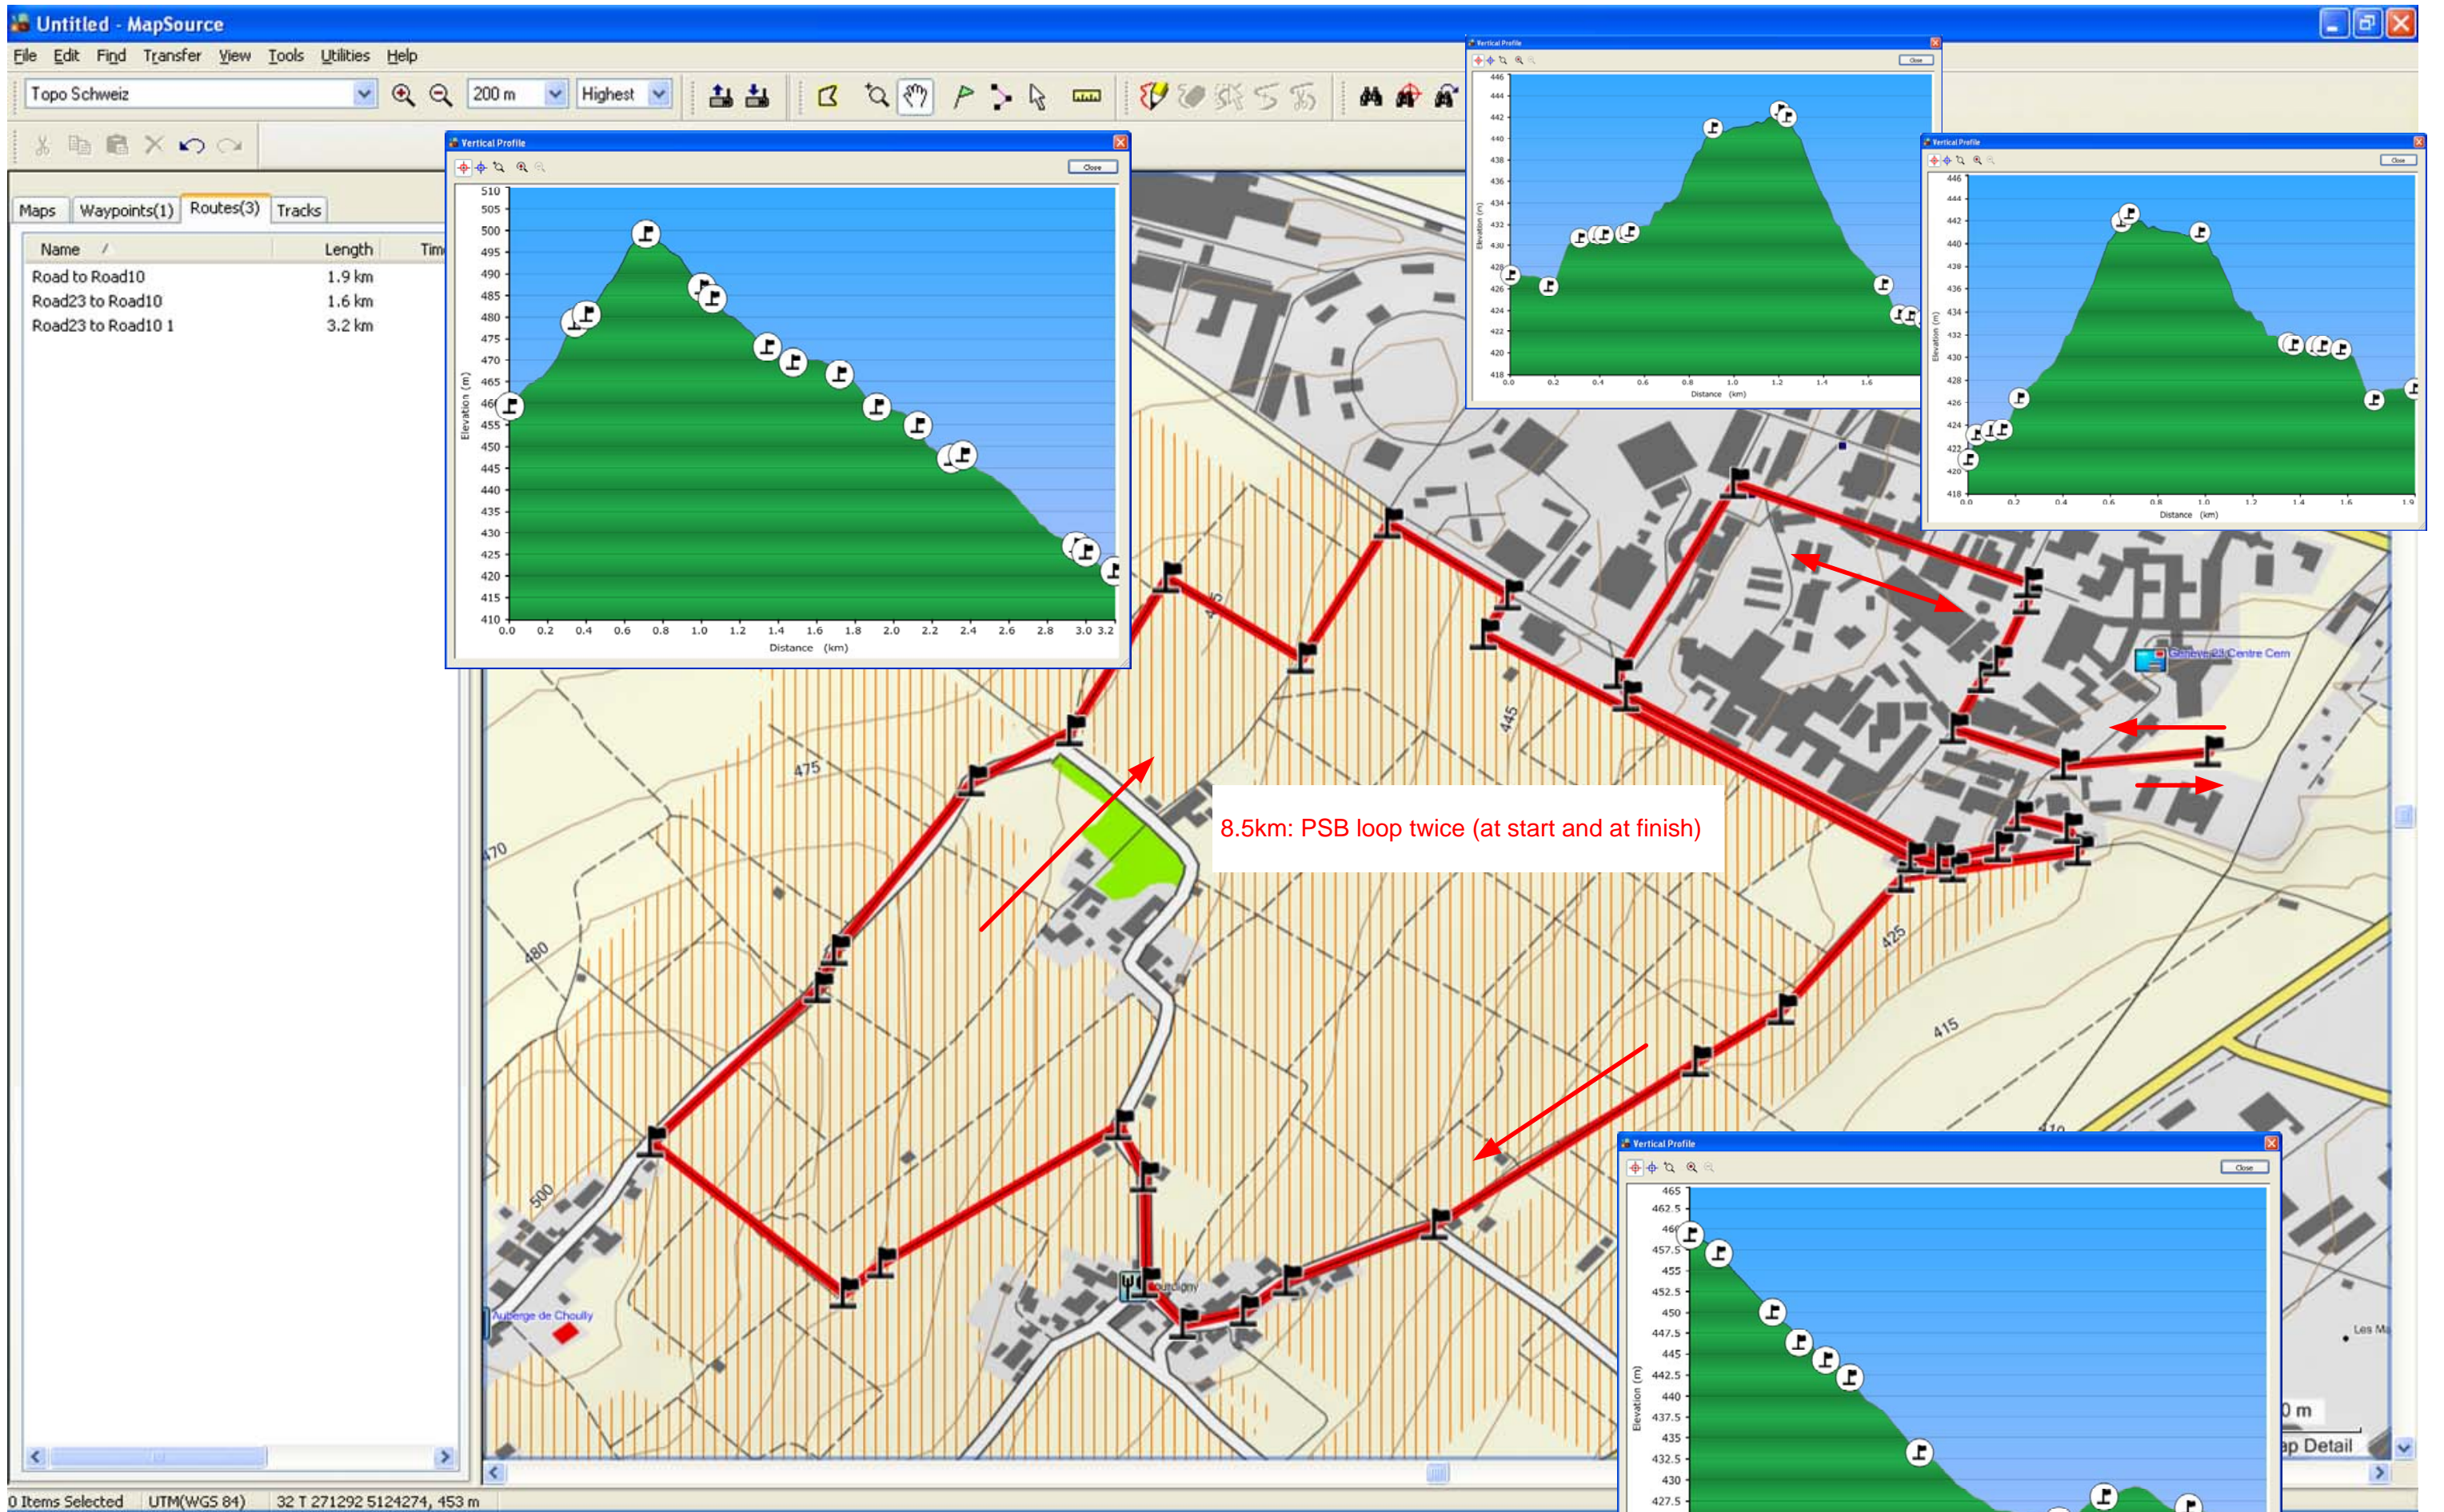

Name	Length	Time
Road and Unpaved Road2 to U...	2.3 km	
Road10 to Road and Unpaved ...	2.3 km	
Road20 to City6	2.4 km	
Road5 to Road10	765 m	

8.5km Small loop in CERN, nicest route.

8.5km: PSB loop twice (at start and at finish)

Name	Length	Time
Road and Unpaved Road4 to R...	2.6 km	
Road to Road10	1.9 km	
Road10 to Road	357 m	
Road11 to Road and Unpaved ...	3.0 km	
Road23 to Road10	1.6 km	